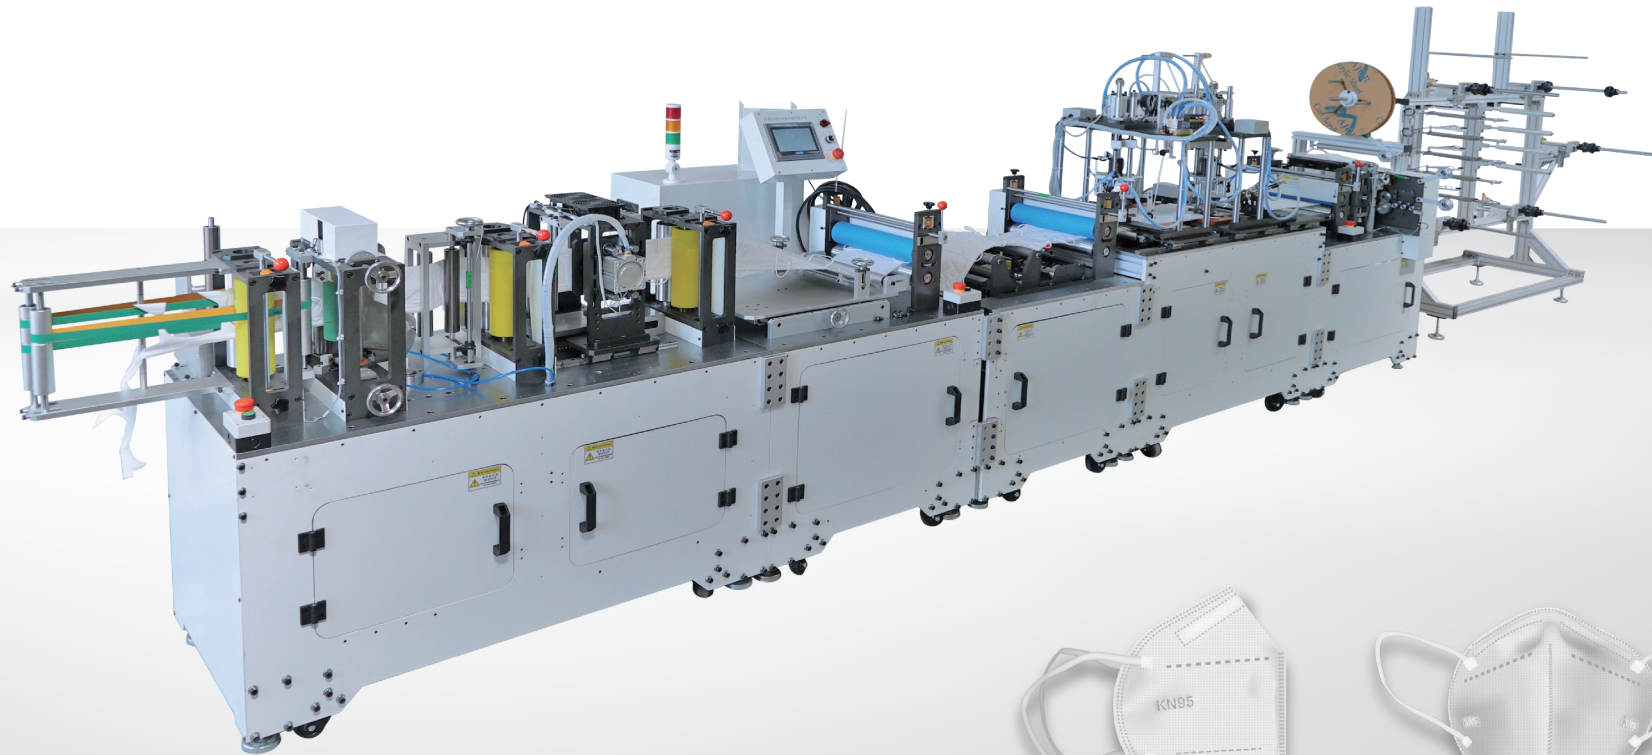

MING JILEE

PP Extrusion & Bag Converting Machine

www.mingjilee.com

MGA-MSK-KN95

Fully Automatic Folded Mask Making Machine

General Machine Specifications

Machine Dimension	9,200 (L) × 2,200 (W) × 1,800 (H) mm
Machine weight	2500 kg

Machine Performance

Mask size	Fixed size, standard KN95 or any folded mask
Output	40 - 50 pcs/min